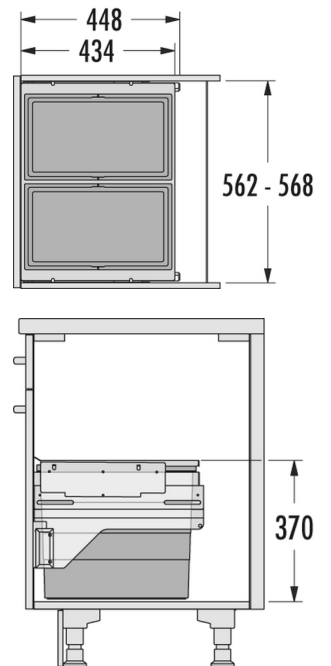

## HAILO AS Cargo 600 28/28

**3610841**

GTIN: 4007126301093

For cabinets with front-mounted door of 600 mm width

SLIDE

2 BUCKET

**56 L**

TOTAL

Suitable for cabinet width (cm)  
60

### Specifications

Type of installation	Slide	✓
Cabinet-width min. (cm)		60
Cabinet-width max. (cm)		60
Suitable for cabinet width (cm)		60
available Cabinet-depth min. (mm)		450
Sidewall mounted		✓
Slides		covered, dampened slides with self-closing device with fully synchronized over-travel
Side-wall thickness (mm)		16 - 19 (self-adjusting)
Product dimensions (WxDxH) (mm)		562-568 x 434 x 370
Packing dimensions (WxDxH) (mm)		480 x 310 x 610
System-depth (mm)		448
Number of bins		2
Lid		Sheet metal system lid
Capacity (l)		2 x 28
Total volume (l)		56

# PRODUCT SPECIFICATION SHEET

---

Color plastic parts	dunkelgrau
Color metal parts	dunkelgrau
Weight incl. packing (kg)	11,4